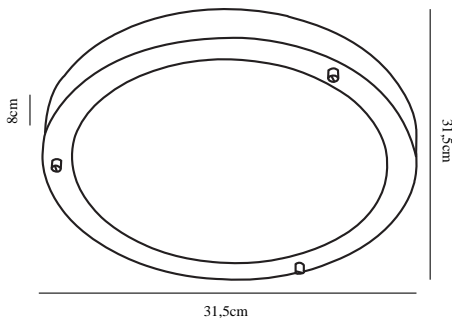

# ANCONA MAXI E27 | CEILING LIGHT | BRUSHED STEEL

nordlux®

25316132

Voltage (V): 230 Volt  
IP degree: IP44/43  
Maximum bulb wattage (W):  
2X40W  
Class (Class 1, Class 2, Class 3):  
Class 1 (Earth contact)  
Bulb base: E27

Shade Diameter (cm): 31.5  
Projection (cm): 8  
EAN: 5701581277274  
TUN: 1456141  
Item Number: 25316132

Pcs Per Master Carton: 3  
Sales Box Height (cm): 34  
Sales Box Width (cm): 10  
Sales Box Depth (cm): 34  
Sales Box Volume m<sup>3</sup> : 0.0116  
Product net weight (kg): 1.109

Primary material: Metal  
Secondary material: Glass  
Color of the Glass: Opal white  
Color: Brushed steel