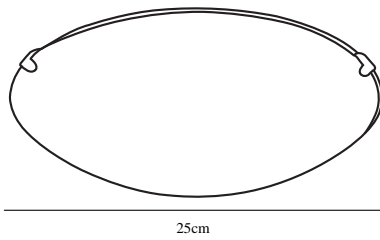

STANDARD | CEILING LIGHT | WHITE

25326001

nordlux®

Voltage (V): 230 Volt
IP degree: IP20
Maximum bulb wattage (W): 60W
Class (Class 1, Class 2, Class 3):
Class 1 (Earth contact)
Bulb base: E27

Shade Diameter (cm): 25
Projection (cm): 7.5
EAN: 5701581027039
TUN: 5788103
Item Number: 25326001

Pcs Per Master Carton: 3
Sales Box Height (cm): 26
Sales Box Width(cm): 9
Sales Box Depth (cm): 26
Sales Box Volume m³ : 0.0061
Product net weight (kg): 0.535

Primary material: Glass
Secondary material: Metal
Color of the Glass: Opal white
Color: White

• Minimalist and classic design

Standard ceiling light from Nordlux is a classic light in a timeless design. With its opal white glass shade, the light gives a lovely, soft and warm light that makes the light suitable in many different rooms. Use it in the bathroom, in the hallway, or in the children's room.