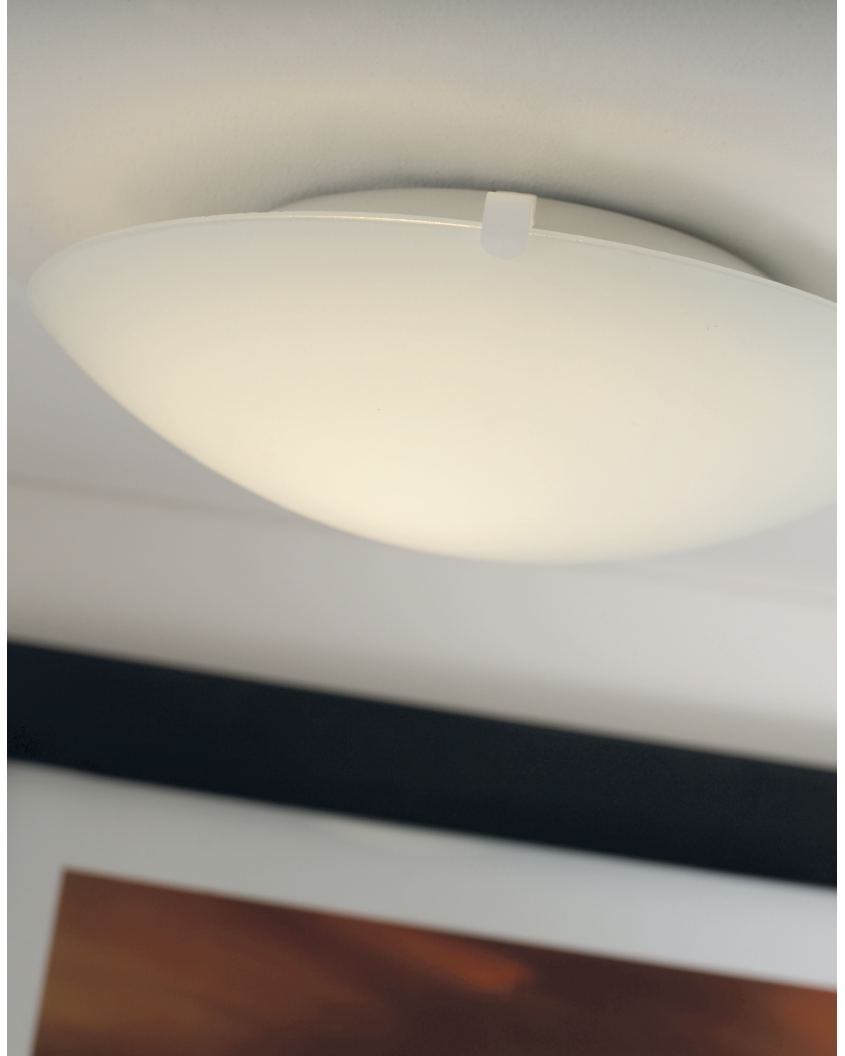

# STANDARD | CEILING LIGHT | WHITE

25326001

nordlux®

Voltage (V): 230 Volt  
IP degree: IP20  
Maximum bulb wattage (W): 60W  
Class (Class 1, Class 2, Class 3):  
Class 1 (Earth contact)  
Bulb base: E27

Shade Diameter (cm): 25  
Projection (cm): 7.5  
EAN: 5701581027039  
TUN: 5788103  
Item Number: 25326001

Pcs Per Master Carton: 3  
Sales Box Height (cm): 26  
Sales Box Width(cm): 9  
Sales Box Depth (cm): 26  
Sales Box Volume m<sup>3</sup> : 0.0061  
Product net weight (kg): 0.535

Primary material: Glass  
Secondary material: Metal  
Color of the Glass: Opal white  
Color: White

## • Minimalist and classic design

Standard ceiling light from Nordlux is a classic light in a timeless design. With its opal white glass shade, the light gives a lovely, soft and warm light that makes the light suitable in many different rooms. Use it in the bathroom, in the hallway, or in the children's room.