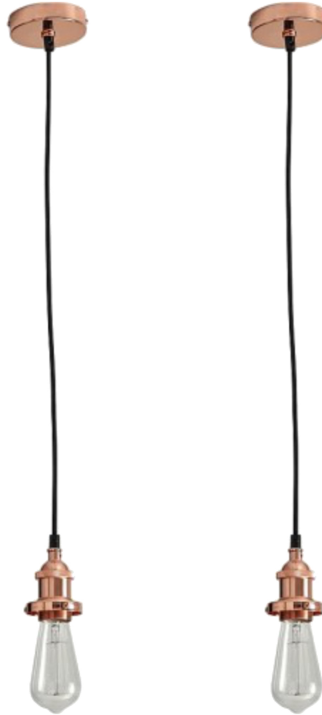

Set of 2 Flex - Polished Copper Pendant Kits with Black Fabric Cable

## LIGHT SOURCE DATA

- 2 x 5.5W Max LED E27 ES (required)
- Lamp shape - Standard
- Dimmable
- Energy class: Not applicable

## DIMENSION DATA

- Height 200 - 900mm
- Width 120mm
- Depth 120mm
  
- Weight 0.45kg