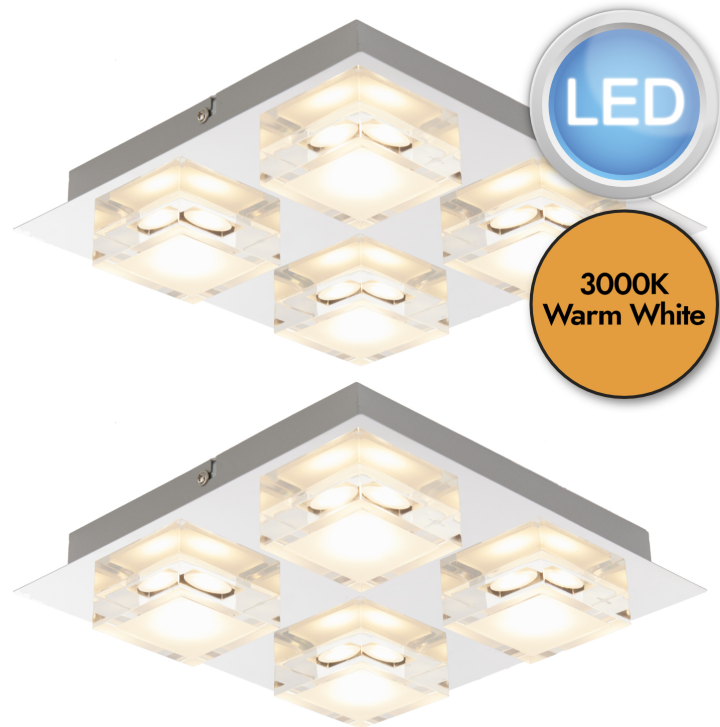

Set of 2 Arlo - LED Chrome 4 Light IP44 Bathroom Ceiling Flush Lights

LIGHT SOURCE DATA

- 8 x 4W LED (included)
- Lamp shape - LED
- Non-dimmable
- 3000K (Warm White)
- 1040Lm
- 65Lm/W

DIMENSION DATA

- Height 55mm
- Width 260mm
- Depth 260mm

- Weight 3kg

SPECIFICATION

- Manufacturer warranty for 1 year from date of purchase
- Polished chrome plate and frosted acrylic
- IP44
- No
- Class I - Single Insulated, Earthed
- 240V
- Assembly required? No
- UKCA Marking, Energy Efficient, Energy Saving