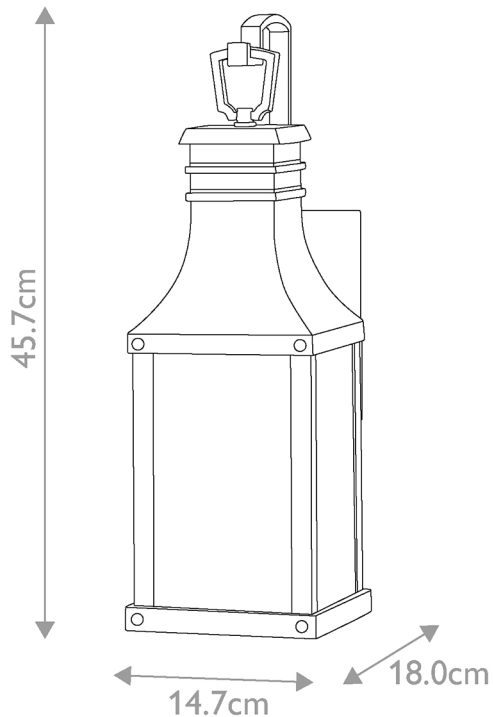

SPECIFICATION

- Ingress protection: IP44
- Class: Class I - Single Insulated, Earthed
- Voltage: 240V