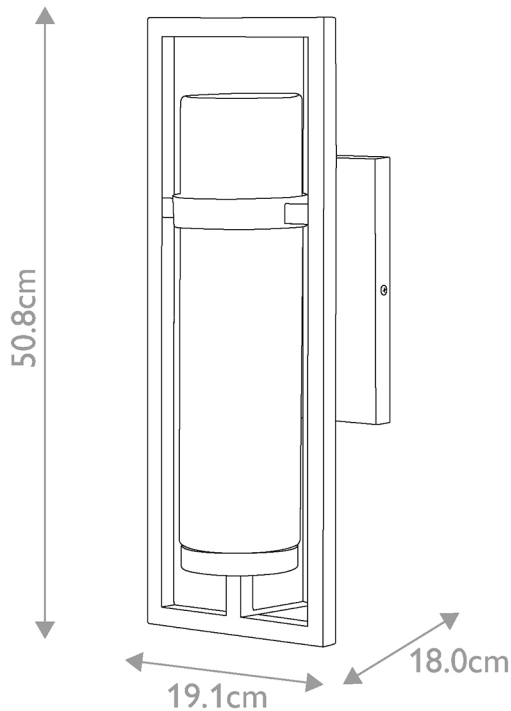

CATEGORY

- Brand: Hinkley Lighting
- Family: Cordillera
- Category: Outdoor Lighting / Wall / Decorative

APPEARANCE

- Base: Burnished Bronze
- Shade: Clear Seeded Glass

DIMENSION

- Height: 508mm
- Width: 191mm
- Depth: 180mm
- Weight: 2.9kg

LIGHT SOURCE

- Lamp included: No
- Lamp detail: 60W Max E27 ES (required)
- Dimmable
- Energy class: Not applicable
- Switch: No

SPECIFICATION

- Ingress protection: IP44
- Class: Class I - Single Insulated, Earthed
- Voltage: 240V