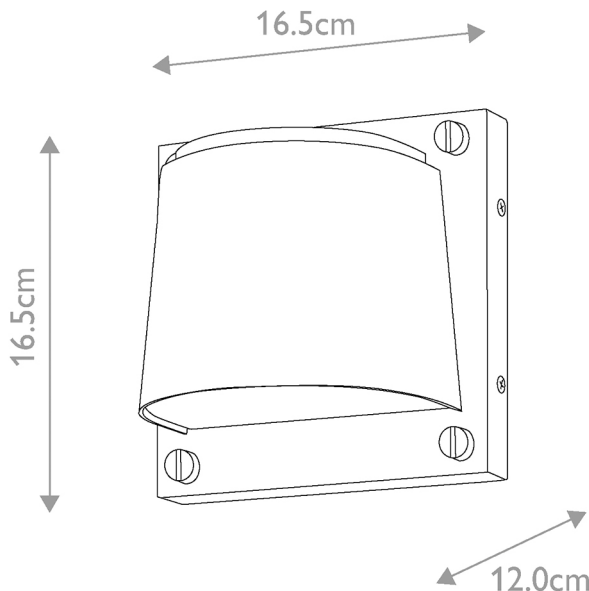

Hinkley Lighting - Scout - HK-SCOUT-BK - LED Black Frosted IP44 Outdoor Wall Washer Light

REFERENCE

- SKU: FCL-26085
- Supplier SKU: HK-SCOUT-BK
- Barcode: 5024005012078

DESCRIPTION

Scout subtly catches your eye with its modern design and contrasting decorative screws. The bold, square style makes an impactful statement no matter where it lives, providing plenty of downward light for functionality. The Scout wall lantern is the perfect balance of strong and functional.

CATEGORY

- Brand: Hinkley Lighting
- Family: Scout
- Category: Outdoor Lighting / Wall / Washer

APPEARANCE

- Base: Black Paint
- Shade: Frosted Plastic Diffuser

DIMENSION

- Height: 165mm
- Width: 165mm
- Depth: 120mm
- Weight: .8kg

LIGHT SOURCE

- Lamp included: Yes
- Lamp detail: 8W LED GU10 (included)
- Dimmable
- Kelvin: 3000K (Warm White)
- Lumens: 560Lm
- Lamp hours: 25,000Hrs
- Switch: No

SPECIFICATION

- Ingress protection: IP44
- Class: Class I - Single Insulated, Earthed
- Voltage: 240V