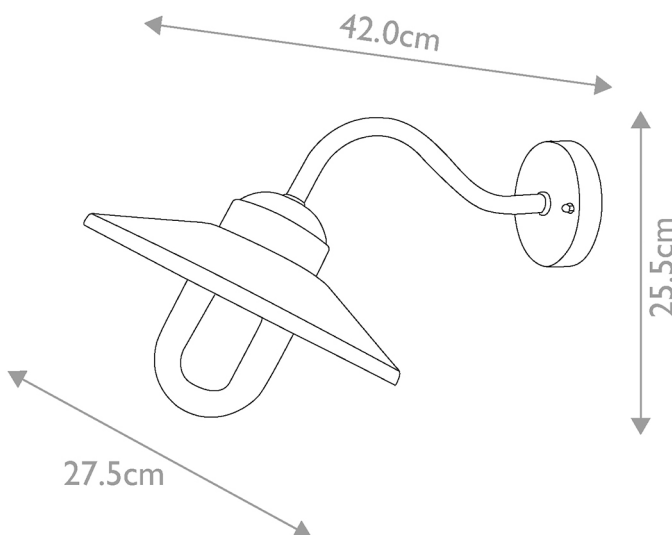

Elstead Lighting - Klampenborg - KLAMPENBORG-NVB - Blue Clear Glass IP44 Outdoor Wall Light

REFERENCE

- SKU: FCL-26089
- Supplier SKU: KLAMPENBORG-NVB
- Barcode: 5024005012030

DESCRIPTION

Klampenborg is a classic Scandinavian swan neck wall lantern. The core metal is 304 grade stainless steel and is then painted with powder coating for durability. Available in a new sophisticated Navy Blue finish, IP44 rated and offered with a 15 year guarantee.

CATEGORY

- Brand: Elstead Lighting
- Family: Klampenborg
- Category: Outdoor Lighting / Wall / Decorative

APPEARANCE

- Base: Navy Blue Paint
- Shade: Clear Glass

DIMENSION

- Height: 255mm
- Width: 275mm
- Depth: 420mm
- Weight: 1.55kg

LIGHT SOURCE

- Lamp included: No
- Lamp detail: 60W Max E27 ES (required)
- Dimmable
- Energy class: Not applicable
- Switch: No

SPECIFICATION

- Ingress protection: IP44
- Class: Class I - Single Insulated, Earthed
- Voltage: 240V