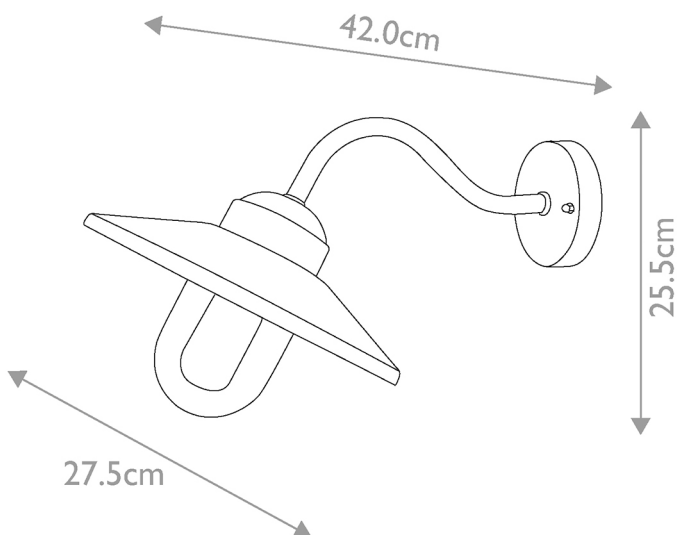

Elstead Lighting - Klampenborg - KLAMPENBORG-OXR - Red Oxide Clear Glass IP44 Outdoor Wall Light

REFERENCE

- SKU: FCL-26090
- Supplier SKU: KLAMPENBORG-OXR
- Barcode: 5024005012054

DESCRIPTION

Klampenborg is a classic Scandinavian swan neck wall lantern. The core metal is 304 grade stainless steel and is then painted with powder coating for durability. Available in a new bold Oxide Red finish, IP44 rated and offered with a 15 year guarantee.

CATEGORY

- Brand: Elstead Lighting
- Family: Klampenborg
- Category: Outdoor Lighting / Wall / Decorative

APPEARANCE

- Base: Red Oxide Paint
- Shade: Clear Glass

DIMENSION

- Height: 255mm
- Width: 275mm
- Depth: 420mm
- Weight: 1.55kg

LIGHT SOURCE

- Lamp included: No
- Lamp detail: 60W Max E27 ES (required)
- Dimmable
- Energy class: Not applicable
- Switch: No

SPECIFICATION

- Ingress protection: IP44
- Class: Class I - Single Insulated, Earthed
- Voltage: 240V