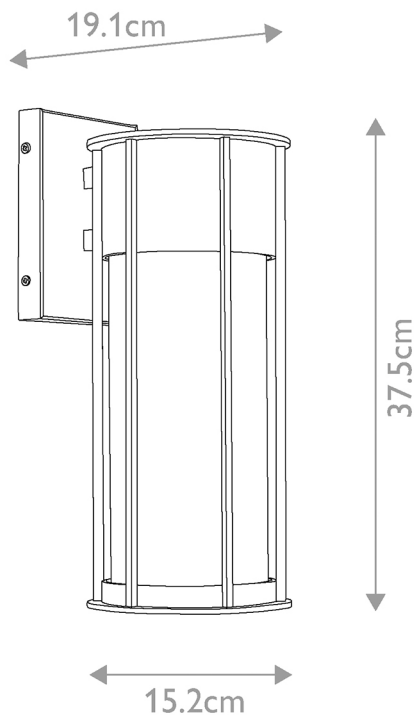

Kichler Lighting - Camillo - KL-CAMILLO-M-TBK - Black Clear Seeded Glass IP44 Outdoor Wall Light

REFERENCE

- SKU: FCL-26092
- Supplier SKU: KL-CAMILLO-M-TBK
- Barcode: 5024005012191

DESCRIPTION

Enhance your home's exterior with the Camillo™ 1 light wall light. Its vertical louvers and Clear Seeded Glass add refined dimension, while its sleek Black finish maintains its Luxe Industrial-style edge.

CATEGORY

- Brand: Kichler Lighting
- Family: Camillo
- Category: Outdoor Lighting / Wall / Decorative

APPEARANCE

- Base: Textured Black Paint
- Shade: Clear Seeded Glass

DIMENSION

- Height: 375mm
- Width: 152mm
- Depth: 191mm
- Weight: 2.5kg

LIGHT SOURCE

- Lamp included: No
- Lamp detail: 60W Max E27 ES (required)
- Dimmable
- Energy class: Not applicable
- Switch: No

SPECIFICATION

- Ingress protection: IP44
- Class: Class I - Single Insulated, Earthed
- Voltage: 240V