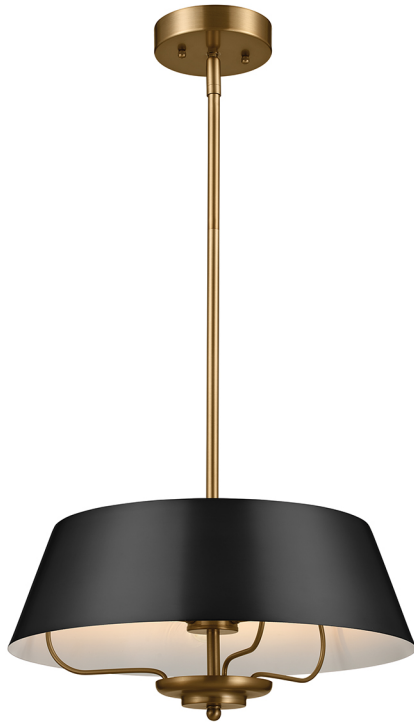

**Kichler Lighting - Luella - KL-LUELLA-3P-BKB - Brass Black 3 Light Ceiling Pendant Light**

**REFERENCE**

- SKU: FCL-26095
- Supplier SKU: KL-LUELLA-3P-BKB
- Barcode: 5024005012313

**DESCRIPTION**

The Luella collection is delicate elegance. Inspired by decorative elements found on early twentieth century lighting, Luella is refined simplicity and timeless grace. Finish options include either fully finished in warm Brushed Natural Brass, or with the sleek metal shade finished in striking Black. Easily convert Luella from semi flush to pendant with the included stem.

**CATEGORY**

- Brand: Kichler Lighting
- Family: Luella
- Category: Indoor Lighting / Ceiling / Single

**APPEARANCE**

- Base: Polished Brass Plate
- Shade: Black Paint

**DIMENSION**

- Height: 230 - 1144mm
- Diameter: 406mm
- Weight: 2.2kg

**LIGHT SOURCE**

- Lamp included: No
- Lamp detail: 3 x 40W Max E14 SES (required)
- Dimmable
- Energy class: Not applicable
- Switch: No

**SPECIFICATION**

- Ingress protection: IP20
- Class: Class I - Single Insulated, Earthed
- Voltage: 240V