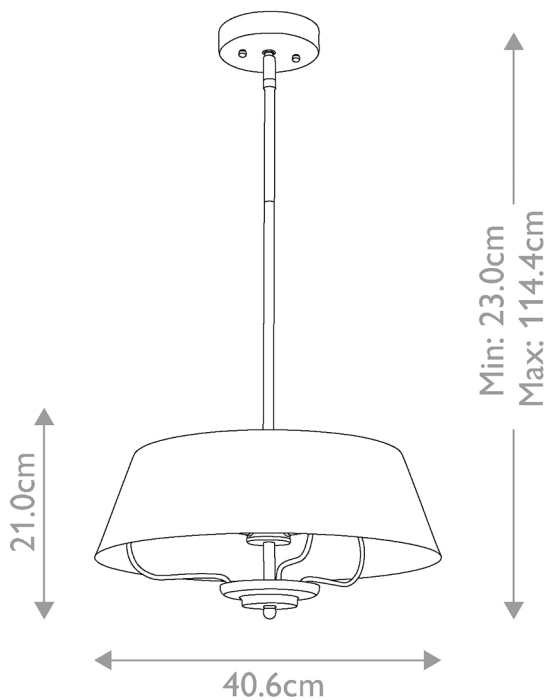

**Kichler Lighting - Luella - KL-LUELLA-3P-BKB - Brass Black 3 Light Ceiling Pendant Light**

**REFERENCE**

- SKU: FCL-26095
- Supplier SKU: KL-LUELLA-3P-BKB
- Barcode: 5024005012313

**DESCRIPTION**

The Luella collection is delicate elegance. Inspired by decorative elements found on early twentieth century lighting, Luella is refined simplicity and timeless grace. Finish options include either fully finished in warm Brushed Natural Brass, or with the sleek metal shade finished in striking Black. Easily convert Luella from semi flush to pendant with the included stem.

**CATEGORY**

- Brand: Kichler Lighting
- Family: Luella
- Category: Indoor Lighting / Ceiling / Single

**APPEARANCE**

- Base: Polished Brass Plate
- Shade: Black Paint

**DIMENSION**

- Height: 230 - 1144mm
- Diameter: 406mm
- Weight: 2.2kg

**LIGHT SOURCE**

- Lamp included: No
- Lamp detail: 3 x 40W Max E14 SES (required)
- Dimmable
- Energy class: Not applicable
- Switch: No

**SPECIFICATION**

- Ingress protection: IP20
- Class: Class I - Single Insulated, Earthed
- Voltage: 240V