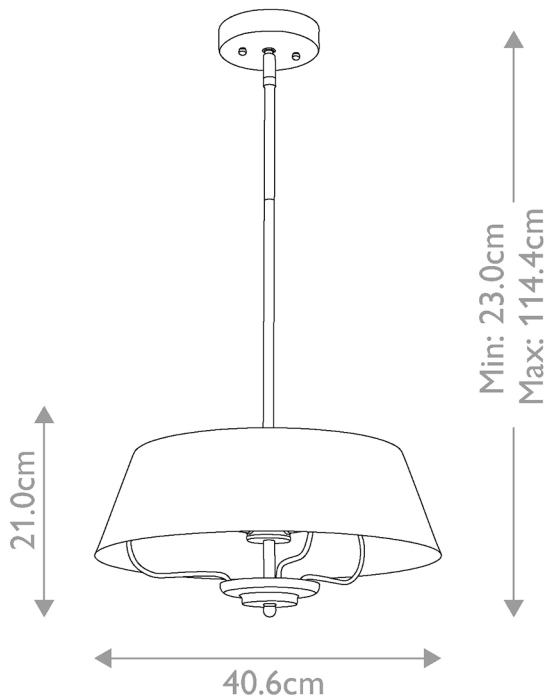

Kichler Lighting - Luella - KL-LUELLA-3P-BNB - Brushed Brass 3 Light Ceiling Pendant Light

REFERENCE

- SKU: FCL-26096
- Supplier SKU: KL-LUELLA-3P-BNB
- Barcode: 5024005012320

DESCRIPTION

The Luella collection is delicate elegance. Inspired by decorative elements found on early twentieth century lighting, Luella is refined simplicity and timeless grace. Finish options include either fully finished in warm Brushed Natural Brass, or with the sleek metal shade finished in striking Black. Easily convert Luella from semi flush to pendant with the included stem.

CATEGORY

- Brand: Kichler Lighting
- Family: Luella
- Category: Indoor Lighting / Ceiling / Single

APPEARANCE

- Base: Brushed Natural Brass

DIMENSION

- Height: 230 - 1144mm
- Diameter: 406mm
- Weight: 2.2kg

LIGHT SOURCE

- Lamp included: No
- Lamp detail: 3 x 40W Max E14 SES (required)
- Dimmable
- Energy class: Not applicable
- Switch: No

SPECIFICATION

- Ingress protection: IP20
- Class: Class I - Single Insulated, Earthed
- Voltage: 240V