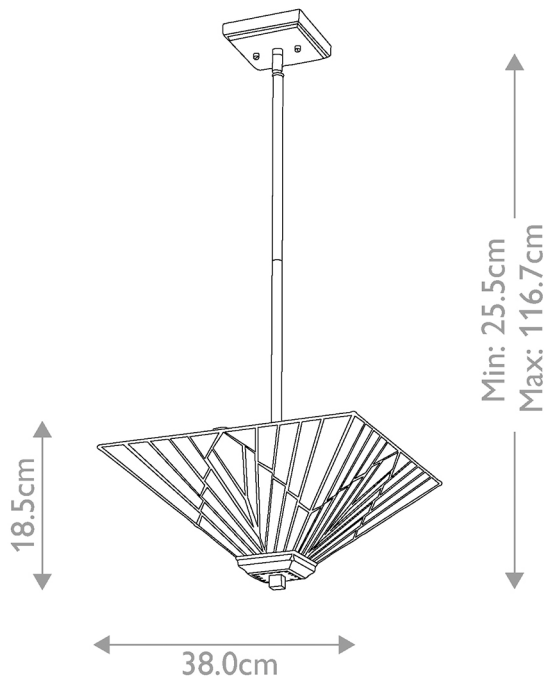

CATEGORY

- Brand: Elstead Lighting
- Family: Alderley
- Category: Indoor Lighting / Ceiling / Single

APPEARANCE

- Base: Vintage Bronze
- Shade: Tiffany Art Glass

DIMENSION

- Height: 255 - 1167mm
- Depth: 380mm
- Diameter: 380mm
- Weight: 3.1kg

LIGHT SOURCE

- Lamp included: No
- Lamp detail: 2 x 60W Max E27 ES (required)
- Dimmable
- Energy class: Not applicable
- Switch: No

SPECIFICATION

- Ingress protection: IP20
- Class: Class I - Single Insulated, Earthed
- Voltage: 240V