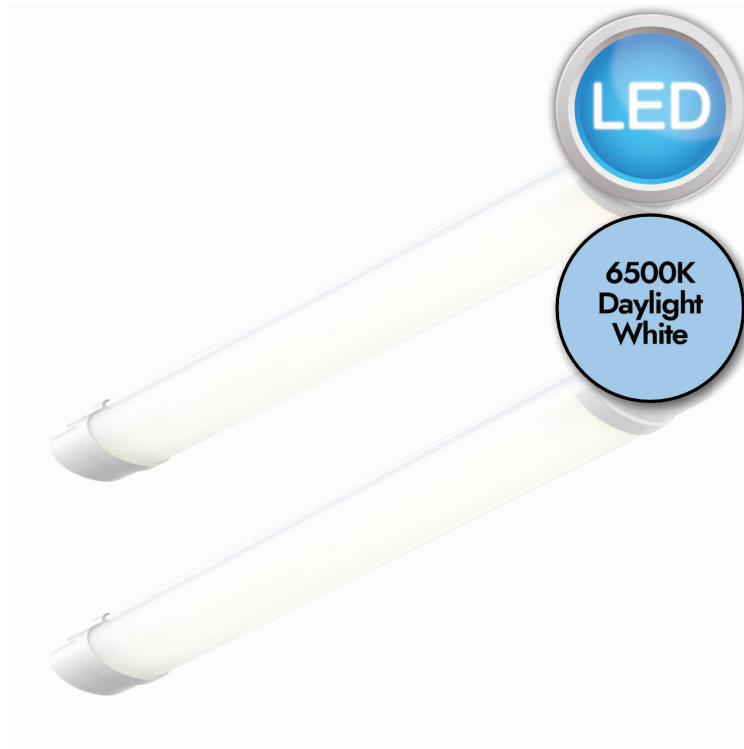

Set of 2 Reeve - 2ft LED IP65 Outdoor Strip Lights

LIGHT SOURCE DATA

- 2 x 18W LED (included)
- Lamp shape - LED
- Non-dimmable
- 6500K (Daylight White)
- 1650Lm
- 91.7Lm/W

DIMENSION DATA

- Height 43mm
- Width 665mm
- Depth 74mm

- Weight 0.64kg

SPECIFICATION

- Manufacturer warranty for 1 year from date of purchase
- Gloss white PC and opal PC
- IP65
- No
- Class II - Double Insulated, No Earth
- 240V
- Assembly required? No
- CE Marking, UKCA Marking, Energy Efficient, Energy Saving