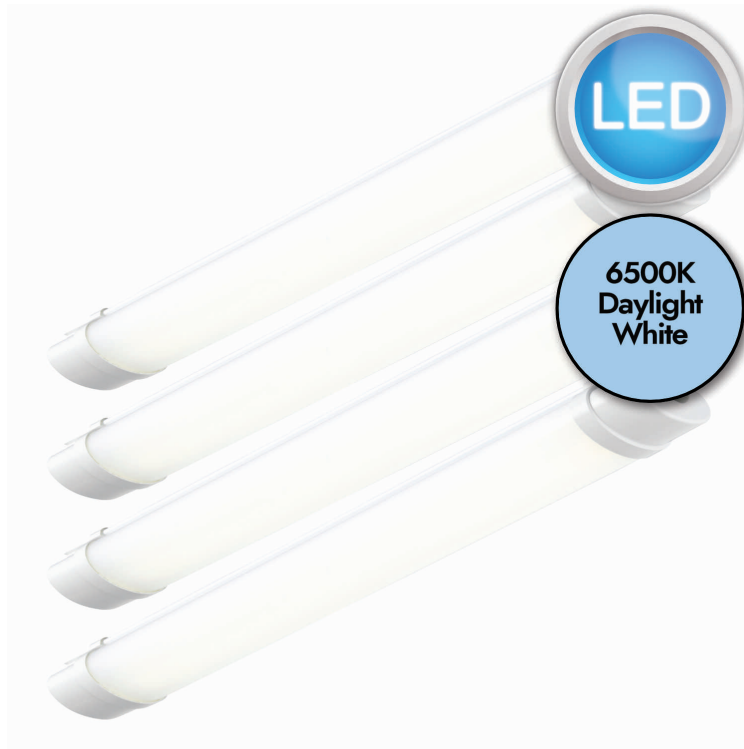

Set of 4 Reeve - 2ft LED IP65 Outdoor Strip Lights

## LIGHT SOURCE DATA

- 4 x 18W LED (included)
- Lamp shape - LED
- Non-dimmable
- 6500K (Daylight White)
- 1650Lm
- 91.7Lm/W

## DIMENSION DATA

- Height 43mm
- Width 665mm
- Depth 74mm
  
- Weight 1.28kg