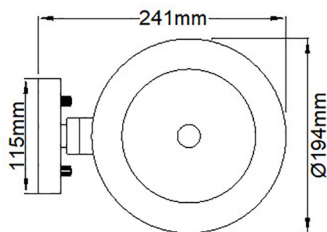

SPECIFICATION

- Ingress protection: IP44
- Class: Class I - Single Insulated, Earthed
- Voltage: 240V