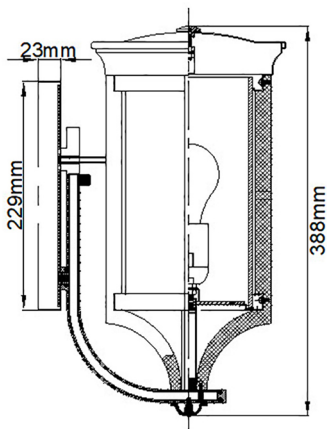

SPECIFICATION

- Ingress protection: IP44
- Class: Class I - Single Insulated, Earthed
- Voltage: 240V