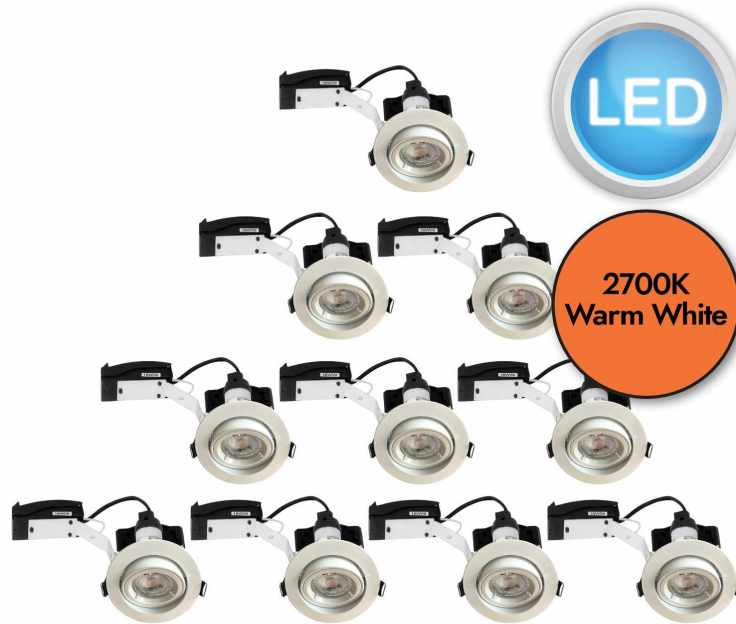

FCL-27105X10WW

Set of 10 - Gloss White Tilt Recessed Ceiling Downlights with Warm White LED Bulbs

LIGHT SOURCE DATA

- 10 x 4.2W LED GU10 (included)
- Lamp direction - Downwards
- Lamp shape - Reflector/Pear Shape
- Non-dimmable
- 2700K (Warm White)
- 360Lm
- 85.7Lm/W
- 15000 LifETIME
- 80 CRI

DIMENSION DATA

- Height 117mm
- Diameter 94mm
- Cut out size 83mm
- Weight 2.06kg

SPECIFICATION

- Manufacturer warranty for 1 year from date of purchase
- Gloss white paint
- IP20
- No
- Class I - Single Insulated, Earthed
- 240V
- Assembly required? No
- CE Marking, UKCA Marking, Energy Efficient, Energy Saving