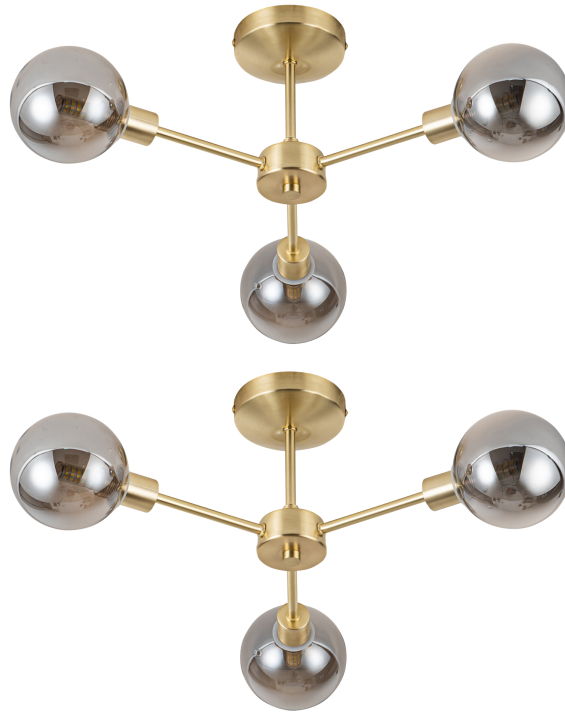

Set of 2 Toner - Satin Brass with Smoke Glass Globes 3 Light Flush Ceiling Lights

LIGHT SOURCE DATA

- 3 x 5W Max LED G9 (required)
- Lamp direction - Downwards
- Lamp shape - Capsule
- Dimmable
- Energy class: Not applicable

DIMENSION DATA

- Height 200mm
- Diameter 530mm

- Weight 1.4kg

SPECIFICATION

- Manufacturer warranty for 2 years from date of purchase
- Satin brass plate and smoked glass
- IP20
- No
- Class II - Double Insulated, No Earth
- 240V
- Assembly required? No
- UKCA Marking, Energy Efficient, Energy Saving