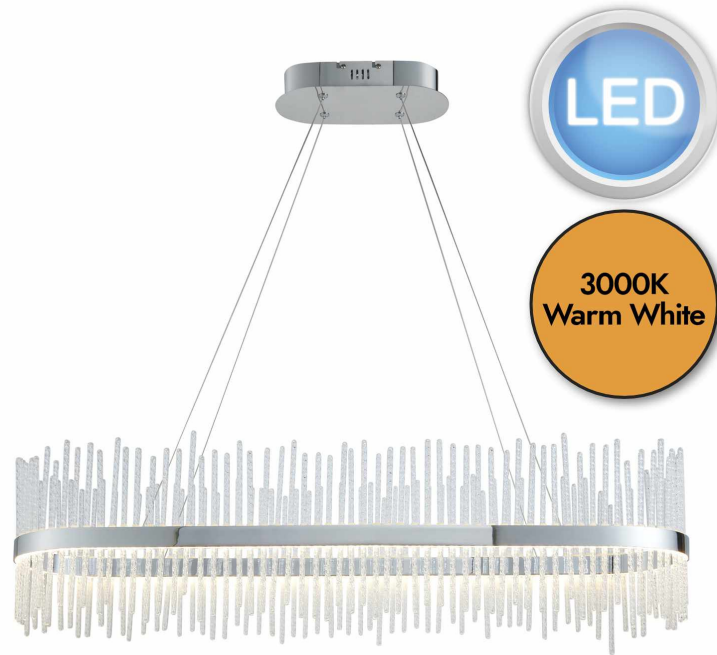

Peralta - LED Chrome Clear Glass Bar Ceiling Pendant Light

LIGHT SOURCE DATA

- 47W LED (included)
- Dimmable
- 3000K (Warm White)
- 5961Lm
- 126.8Lm/W
- 30000 LifETIME
- Energy class: E

DIMENSION DATA

- Height 350 - 1650mm
- Depth 250mm
- Length 950mm

- Weight 3.5kg

SPECIFICATION

- Manufacturer warranty for 2 years from date of purchase
- Polished chrome plate and clear glass
- IP20
- No
- Class II - Double Insulated, No Earth
- 240V
- Assembly required? Yes