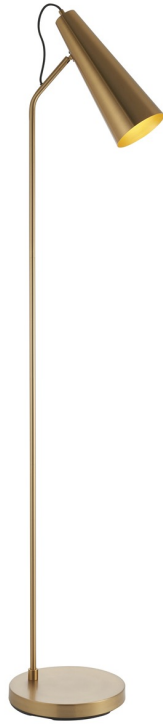

Endon Lighting - Karna - 107528 - Antique Brass Floor Reading Lamp

REFERENCE

- SKU: FCL-27280
- Supplier SKU: 107528
- Barcode: 5016087181933

DESCRIPTION

The task floor lamp with foot switch, is finished in warm antique brass paint. The warm tones of the brass and on-trend style is both classic and contemporary.

CATEGORY

- Brand: Endon Lighting
- Family: Karna
- Category: Indoor Lighting / Floor / Reading

APPEARANCE

- Base: Warm Antique Brass Plate

DIMENSION

- Height: 1630mm
- Width: 280mm
- Depth: 255mm
- Weight: 4.79kg

LIGHT SOURCE

- Lamp included: No
- Lamp detail: 10W Max LED E27 ES (required)
- Non-dimmable
- Energy class: Not applicable
- Switch: In-line On/Off Foot Switch

SPECIFICATION

- Ingress protection: IP20
- Class: Class II - Double Insulated, No Earth
- Voltage: 240V