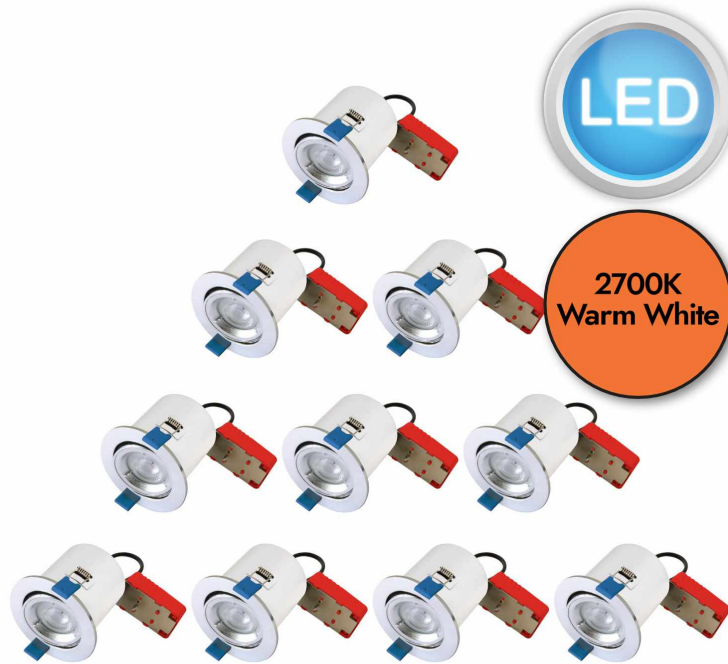

Set of 10 - Chrome Fire Rated Tilt Recessed Ceiling Downlights with Warm White LED Bulb

LIGHT SOURCE DATA

- 10 x 4.2W LED GU10 (included)
- Lamp direction - Downwards
- Lamp shape - Reflector/Pear Shape
- Non-dimmable
- 2700K (Warm White)
- 360Lm
- 85.7Lm/W
- 15000 LifETIME
- 80 CRI

DIMENSION DATA

- Height 113mm
- Diameter 96mm
- Projection 3mm

- Cut out size 86mm
- Weight 3.06kg

SPECIFICATION

- Manufacturer warranty for 1 year from date of purchase
- Polished chrome plate
- IP20
- No
- Class I - Single Insulated, Earthed
- 240V
- Assembly required? No
- CE Marking, UKCA Marking, Energy Efficient, Energy Saving