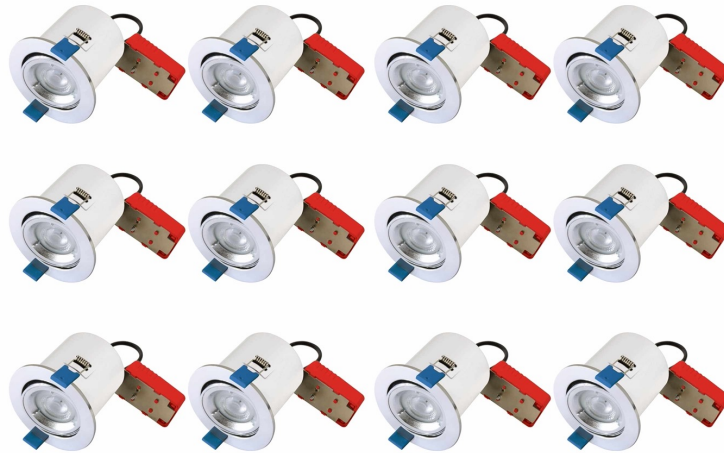

Set of 12 Fire Rated Downlights - Polished Chrome Tilt Fire Rated Recessed Downlight

LIGHT SOURCE DATA

- 12 x 50W Max GU10 Halogen (required)
- Lamp direction - Downwards
- Lamp shape - Reflector/Pear Shape
- Dimmable
- Energy class: Not applicable

DIMENSION DATA

- Height 113mm
- Diameter 96mm
- Projection 3mm

- Cut out size 86mm
- Weight 3.6kg

SPECIFICATION

- Manufacturer warranty for 1 year from date of purchase
- Polished chrome plate
- IP20
- No
- Class I - Single Insulated, Earthed
- 240V
- Assembly required? No
- CE Marking, UKCA Marking, Energy Efficient, Energy Saving