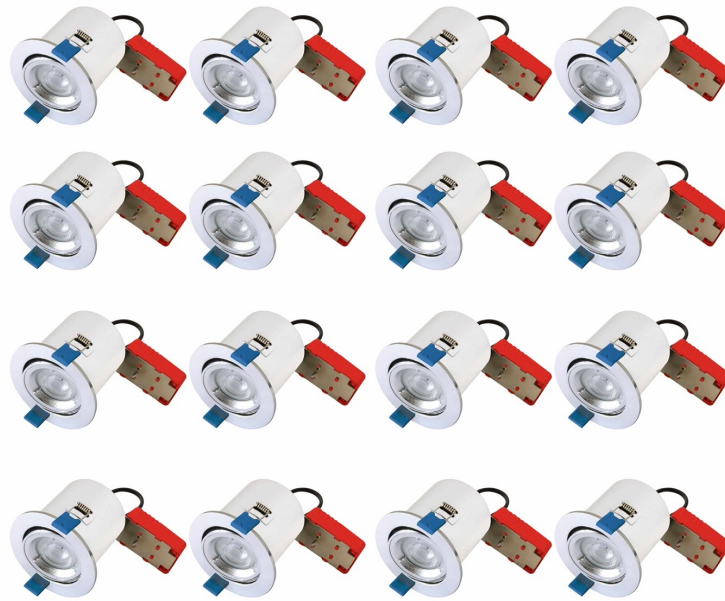

FCL-27293X16

Set of 16 Fire Rated Downlights - Polished Chrome Tilt Fire Rated Recessed Downlight

LIGHT SOURCE DATA

- 16 x 50W Max GU10 Halogen (required)
- Lamp direction - Downwards
- Lamp shape - Reflector/Pear Shape
- Dimmable
- Energy class: Not applicable

DIMENSION DATA

- Height 113mm
- Diameter 96mm
- Projection 3mm

- Cut out size 86mm
- Weight 4.8kg

SPECIFICATION

- Manufacturer warranty for 1 year from date of purchase
- Polished chrome plate
- IP20
- No
- Class I - Single Insulated, Earthed
- 240V
- Assembly required? No
- CE Marking, UKCA Marking, Energy Efficient, Energy Saving