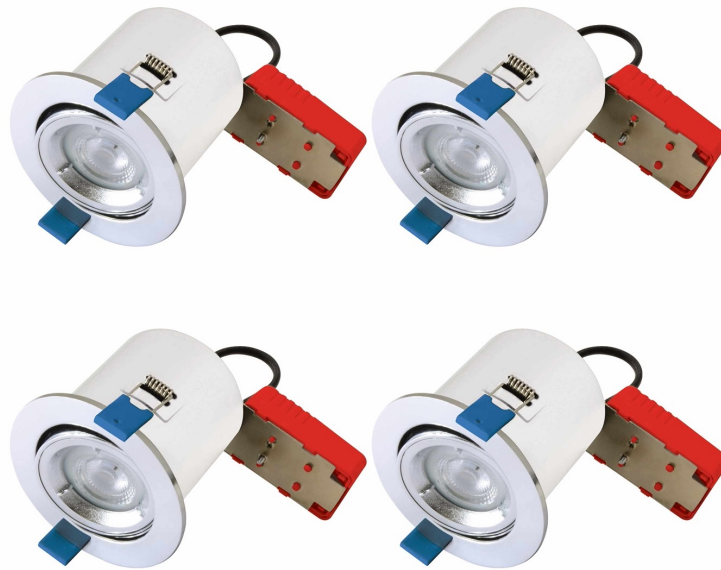

Set of 4 Fire Rated Downlights - Polished Chrome Tilt Fire Rated Recessed Downlight

LIGHT SOURCE DATA

- 4 x 50W Max GU10 Halogen (required)
- Lamp direction - Downwards
- Lamp shape - Reflector/Pear Shape
- Dimmable
- Energy class: Not applicable

DIMENSION DATA

- Height 113mm
- Diameter 96mm
- Projection 3mm

- Cut out size 86mm
- Weight 1.2kg

SPECIFICATION

- Manufacturer warranty for 1 year from date of purchase
- Polished chrome plate
- IP20
- No
- Class I - Single Insulated, Earthed
- 240V
- Assembly required? No
- CE Marking, UKCA Marking, Energy Efficient, Energy Saving