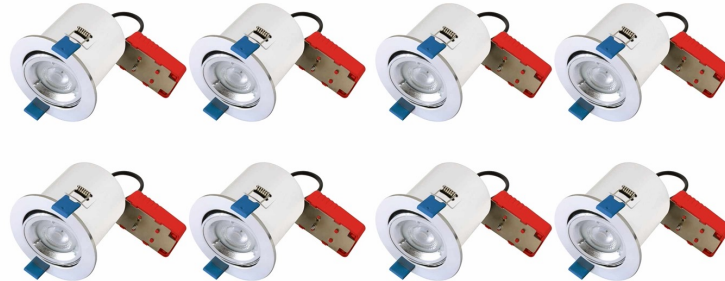

Set of 8 Fire Rated Downlights - Polished Chrome Tilt Fire Rated Recessed Downlight

LIGHT SOURCE DATA

- 8 x 50W Max GU10 Halogen (required)
- Lamp direction - Downwards
- Lamp shape - Reflector/Pear Shape
- Dimmable
- Energy class: Not applicable

DIMENSION DATA

- Height 113mm
- Diameter 96mm
- Projection 3mm

- Cut out size 86mm
- Weight 2.4kg

SPECIFICATION

- Manufacturer warranty for 1 year from date of purchase
- Polished chrome plate
- IP20
- No
- Class I - Single Insulated, Earthed
- 240V
- Assembly required? No
- CE Marking, UKCA Marking, Energy Efficient, Energy Saving