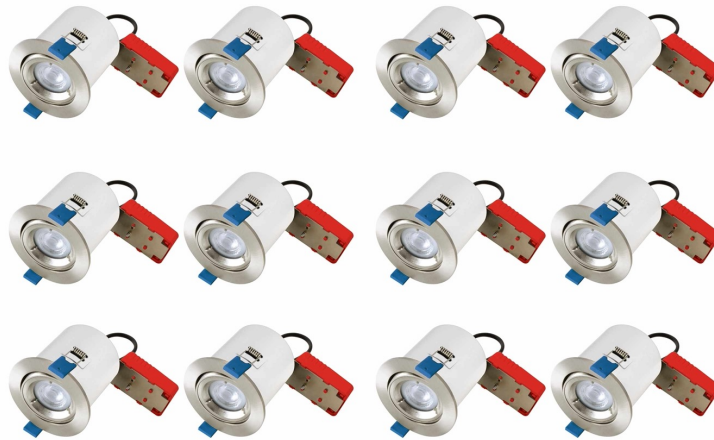

# FCL-27294X12

Set of 12 Fire Rated Downlights - Satin Chrome Tilt Fire Rated Recessed Downlights

## LIGHT SOURCE DATA

- 12 x 50W Max GU10 Halogen (required)
- Lamp direction - Downwards
- Lamp shape - Reflector/Pear Shape
- Dimmable
- Energy class: Not applicable

## DIMENSION DATA

- Height 113mm
- Diameter 96mm
- Projection 3mm
  
- Cut out size 86mm
- Weight 3.6kg

## SPECIFICATION

- Manufacturer warranty for 1 year from date of purchase
- Satin chrome plate
- IP20
- No
- Class I - Single Insulated, Earthed
- 240V
- Assembly required? No
- CE Marking, UKCA Marking, Energy Efficient, Energy Saving