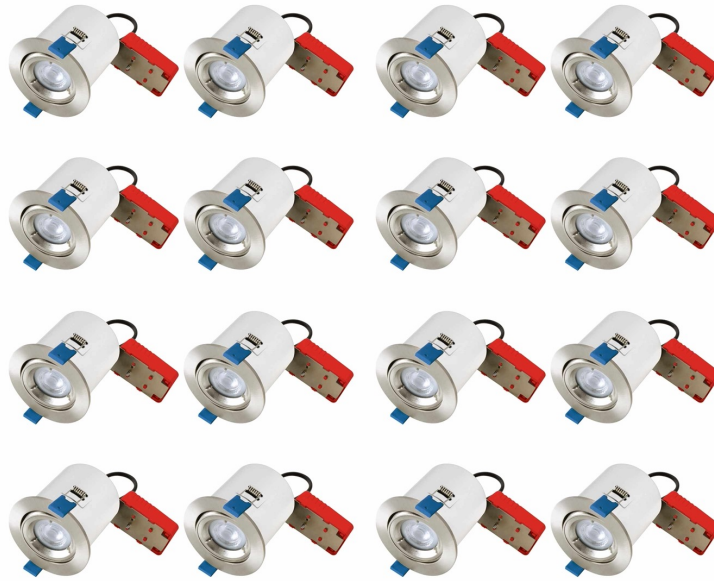

FCL-27294X16

Set of 16 Fire Rated Downlights - Satin Chrome Tilt Fire Rated Recessed Downlights

LIGHT SOURCE DATA

- 16 x 50W Max GU10 Halogen (required)
- Lamp direction - Downwards
- Lamp shape - Reflector/Pear Shape
- Dimmable
- Energy class: Not applicable

DIMENSION DATA

- Height 113mm
- Diameter 96mm
- Projection 3mm

- Cut out size 86mm
- Weight 4.8kg

SPECIFICATION

- Manufacturer warranty for 1 year from date of purchase
- Satin chrome plate
- IP20
- No
- Class I - Single Insulated, Earthed
- 240V
- Assembly required? No
- CE Marking, UKCA Marking, Energy Efficient, Energy Saving