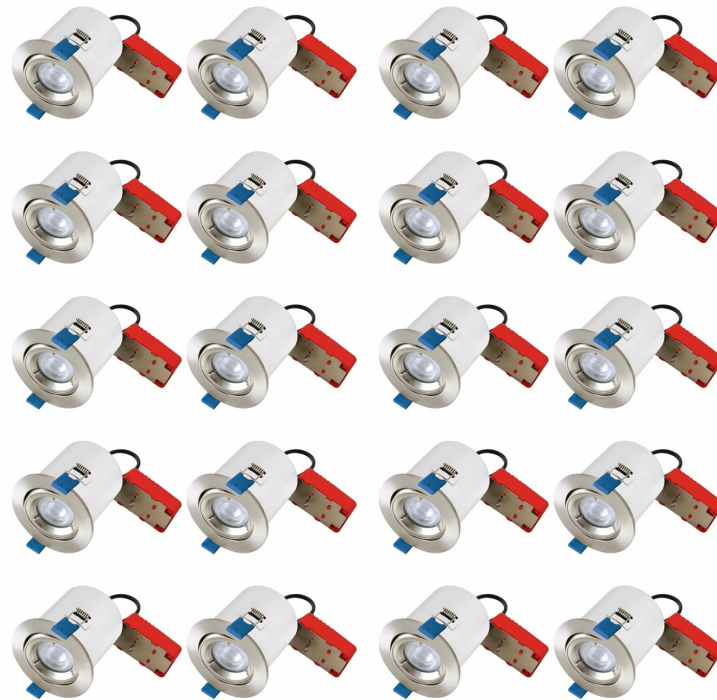

FCL-27294X20

Set of 20 Fire Rated Downlights - Satin Chrome Tilt Fire Rated Recessed Downlights

LIGHT SOURCE DATA

- 20 x 50W Max GU10 Halogen (required)
- Lamp direction - Downwards
- Lamp shape - Reflector/Pear Shape
- Dimmable
- Energy class: Not applicable

DIMENSION DATA

- Height 113mm
- Diameter 96mm
- Projection 3mm

- Cut out size 86mm
- Weight 6kg

SPECIFICATION

- Manufacturer warranty for 1 year from date of purchase
- Satin chrome plate
- IP20
- No
- Class I - Single Insulated, Earthed
- 240V
- Assembly required? No
- CE Marking, UKCA Marking, Energy Efficient, Energy Saving