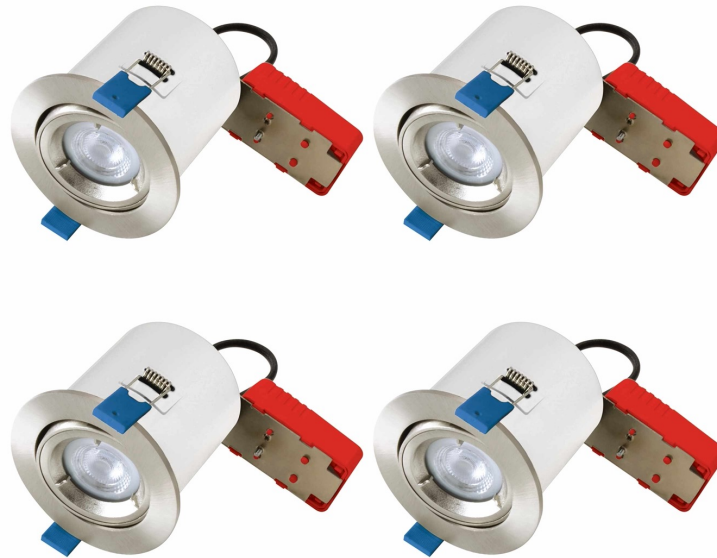

Set of 4 Fire Rated Downlights - Satin Chrome Tilt Fire Rated Recessed Downlights

LIGHT SOURCE DATA

- 4 x 50W Max GU10 Halogen (required)
- Lamp direction - Downwards
- Lamp shape - Reflector/Pear Shape
- Dimmable
- Energy class: Not applicable

DIMENSION DATA

- Height 113mm
- Diameter 96mm
- Projection 3mm

- Cut out size 86mm
- Weight 1.2kg

SPECIFICATION

- Manufacturer warranty for 1 year from date of purchase
- Satin chrome plate
- IP20
- No
- Class I - Single Insulated, Earthed
- 240V
- Assembly required? No
- CE Marking, UKCA Marking, Energy Efficient, Energy Saving