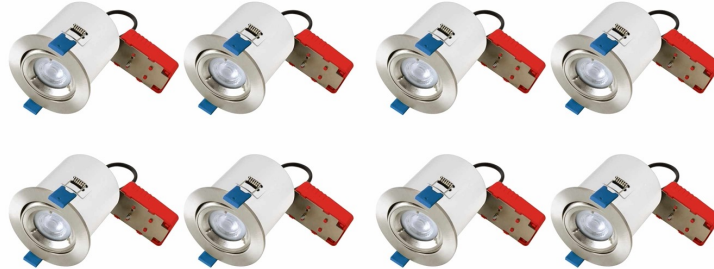

FCL-27294X8

Set of 8 Fire Rated Downlights - Satin Chrome Tilt Fire Rated Recessed Downlights

LIGHT SOURCE DATA

- 8 x 50W Max GU10 Halogen (required)
- Lamp direction - Downwards
- Lamp shape - Reflector/Pear Shape
- Dimmable
- Energy class: Not applicable

DIMENSION DATA

- Height 113mm
- Diameter 96mm
- Projection 3mm

- Cut out size 86mm
- Weight 2.4kg

SPECIFICATION

- Manufacturer warranty for 1 year from date of purchase
- Satin chrome plate
- IP20
- No
- Class I - Single Insulated, Earthed
- 240V
- Assembly required? No
- CE Marking, UKCA Marking, Energy Efficient, Energy Saving