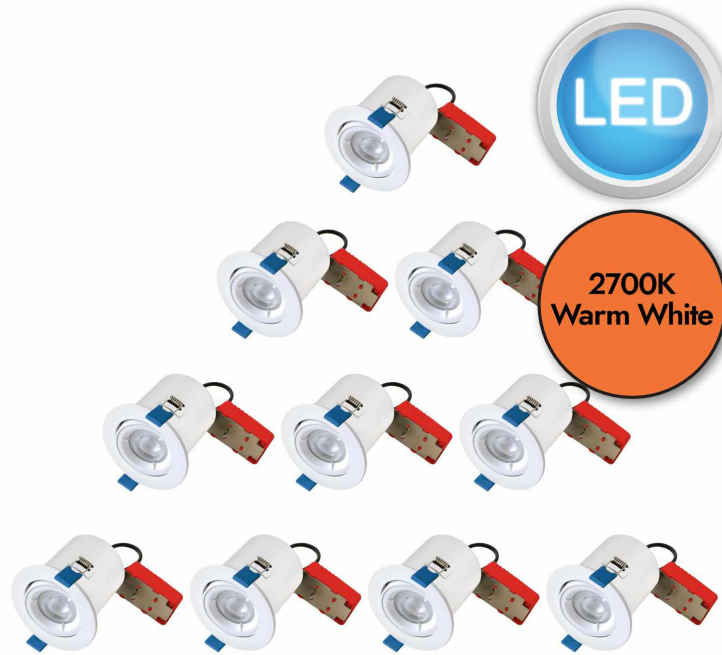

Set of 10 - White Fire Rated Tilt Recessed Ceiling Downlights with Warm White LED Bulbs

LIGHT SOURCE DATA

- 10 x 4.2W LED GU10 (included)
- Lamp direction - Downwards
- Lamp shape - Reflector/Pear Shape
- Non-dimmable
- 2700K (Warm White)
- 360Lm
- 85.7Lm/W
- 15000 LifETIME
- 80 CRI

DIMENSION DATA

- Height 113mm
- Diameter 96mm
- Projection 3mm

- Cut out size 86mm
- Weight 3.06kg

SPECIFICATION

- Manufacturer warranty for 1 year from date of purchase
- Matt white paint
- IP20
- No
- Class I - Single Insulated, Earthed
- 240V
- Assembly required? No
- CE Marking, UKCA Marking, Energy Efficient, Energy Saving