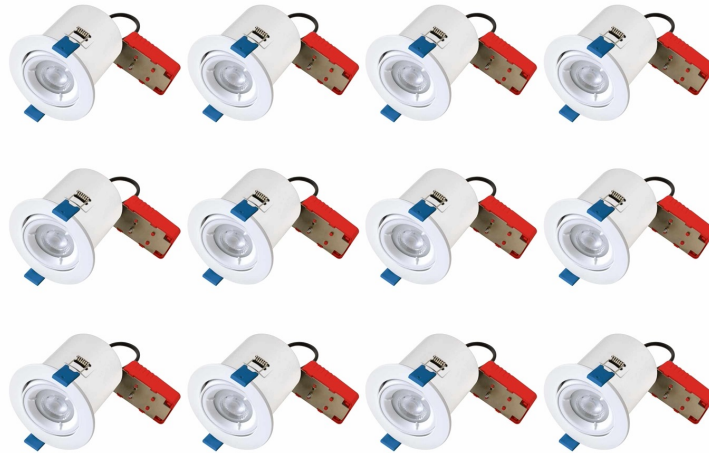

Set of 12 Fire Rated Downlights - White Tilt Fire Rated Recessed Downlights

LIGHT SOURCE DATA

- 12 x 50W Max GU10 Halogen (required)
- Lamp direction - Downwards
- Lamp shape - Reflector/Pear Shape
- Dimmable
- Energy class: Not applicable

DIMENSION DATA

- Height 113mm
- Diameter 96mm
- Projection 3mm

- Cut out size 86mm
- Weight 3.6kg

SPECIFICATION

- Manufacturer warranty for 1 year from date of purchase
- Matt white paint
- IP20
- No
- Class I - Single Insulated, Earthed
- 240V
- Assembly required? No
- CE Marking, UKCA Marking, Energy Efficient, Energy Saving