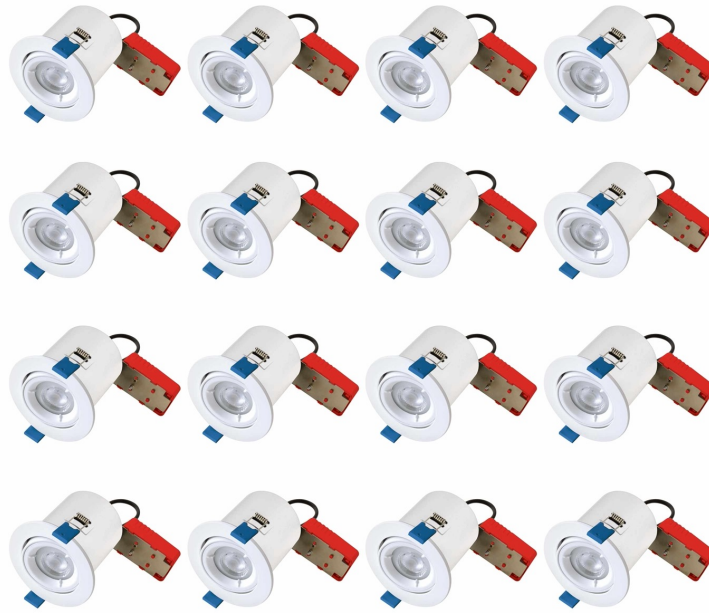

# FCL-27295X16

Set of 16 Fire Rated Downlights - White Tilt Fire Rated Recessed Downlights

## LIGHT SOURCE DATA

- 16 x 50W Max GU10 Halogen (required)
- Lamp direction - Downwards
- Lamp shape - Reflector/Pear Shape
- Dimmable
- Energy class: Not applicable

## DIMENSION DATA

- Height 113mm
- Diameter 96mm
- Projection 3mm
  
- Cut out size 86mm
- Weight 4.8kg