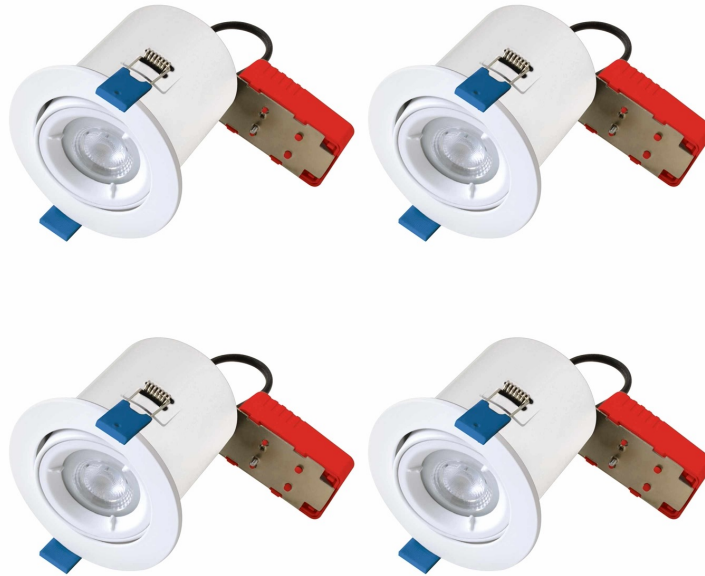

Set of 4 Fire Rated Downlights - White Tilt Fire Rated Recessed Downlights

LIGHT SOURCE DATA

- 4 x 50W Max GU10 Halogen (required)
- Lamp direction - Downwards
- Lamp shape - Reflector/Pear Shape
- Dimmable
- Energy class: Not applicable

DIMENSION DATA

- Height 113mm
- Diameter 96mm
- Projection 3mm

- Cut out size 86mm
- Weight 1.2kg

SPECIFICATION

- Manufacturer warranty for 1 year from date of purchase
- Matt white paint
- IP20
- No
- Class I - Single Insulated, Earthed
- 240V
- Assembly required? No
- CE Marking, UKCA Marking, Energy Efficient, Energy Saving