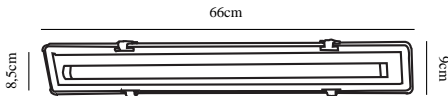

WORKS IP65 1X9W LED | BATTEN LIGHT FITTING | nordlux®

GREY

27386101

Voltage (V): 230 Volt
IP degree: IP65
Maximum bulb wattage (W): 10W
Class (Class 1, Class 2, Class 3):
Class 1 (Earth contact)
Bulb base: G13
Parallel connection: True

Height (cm): 9
Width (cm): 8.5
Length (cm): 66
EAN: 5701581322486
TUN: 1824326
Item Number: 27386101

Pcs Per Master Carton: 6
Sales Box Height (cm): 8
Sales Box Width (cm): 8
Sales Box Depth (cm): 66
Sales Box Volume m³ : 0.0042
Product net weight (kg): 0.67

Primary material: Plastic
Secondary material: Metal
Color of the Glass: Clear
Color: Grey

Brightness of light (Lumen): 850
Color Temperature (K): 4000
Ra-value : 80
Lifetime (h): 15000
Beam Angle (°) : 110
Candela (cd) (for directional lamp only): 335
Energy Class: F
Actual Watt (W): 10