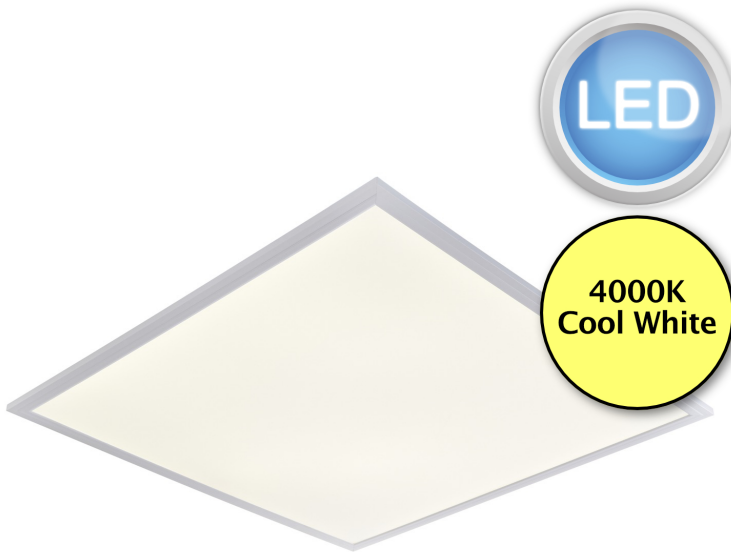

Saxby Lighting - Stratus Base - 106526 - LED White Opal Panel Light

REFERENCE

- SKU: FCL-27444
- Supplier SKU: 106526
- Barcode: 5017588065265

DESCRIPTION

PLEASE NOTE: THESE ARE ONLY AVAILABLE TO BE ORDERED IN MULTIPLE OF 6'S. The Stratus base panel is a robust, square LED panel. Complete with LED driver, this LED fitting has a 36W LED module (SMD) and using backlit technology for a high light output of 3200 lumens. It comes in a gloss white & opal plastic finish.

CATEGORY

- Brand: Saxby Lighting
- Family: Stratus Base
- Category: Indoor Lighting / Recessed / Panel

APPEARANCE

- Base: White Paint
- Shade: Opal Plastic

DIMENSION

- Height: 30mm
- Width: 595mm
- Depth: 595mm
- Weight: 1.39kg

LIGHT SOURCE

- Lamp included: Yes
- Lamp detail: 36W LED (included)
- Non-dimmable
- Kelvin: 4000K (Cool White)
- Lumens: 3200Lm
- Switch: No

SPECIFICATION

- Ingress protection: IP20
- Class: Class III - Safe Extra Low Voltage Power Source
- Voltage: 240V