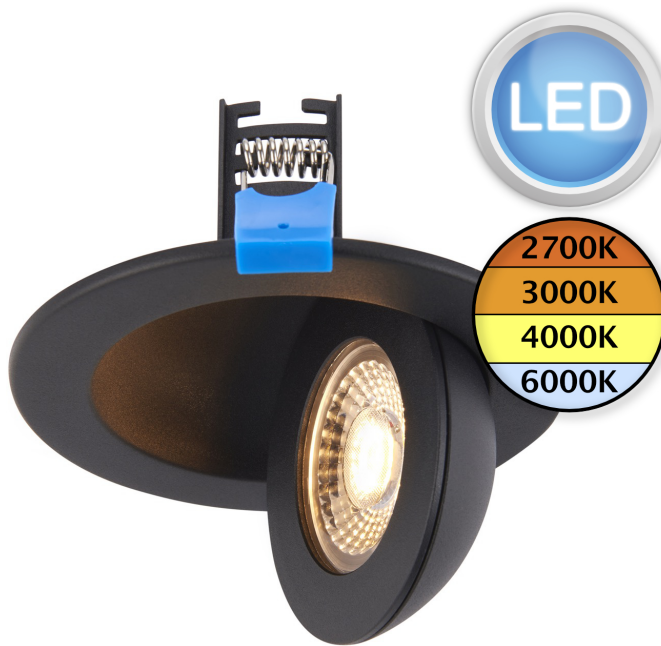

Saxby Lighting - Shield360 - 106537 - LED Black IP44 Bathroom Recessed Fire Rated Ceiling Downlight

REFERENCE

- SKU: FCL-27454
- Supplier SKU: 106537
- Barcode: 5017588065371

DESCRIPTION

The Shield360 is Saxby's new versatile downlight. This fitting comes with a 3-way Plug and Play connector which allows users to loop in and out. The connector has a simple 4-way CCT switch allowing users to choose between 2700K, 3000K, 4000K or 6000K and a 3-way Watt switch allowing users to choose between 4W, 6W or 8W. Other features include: the option to be covered with insulation, fits into shallow ceiling voids, IP65-rated, and fully fire-rated for 90-minute ceilings. The Shield360 swivels on 1 axis to be able to rotate 360°.

CATEGORY

- Brand: Saxby Lighting
- Family: Shield360
- Category: Bathroom Lighting / Recessed / Fire

APPEARANCE

- Base: Matt Black Paint

DIMENSION

- Height: 45mm
- Diameter: 110mm
- Projection: 3mm
- Cut out size: 90mm
- Weight: .28kg

LIGHT SOURCE

- Lamp included: Yes
- Lamp detail: 8W LED (included)
- Dimmable
- Kelvin: 2700/3000/4000/6000K (Tunable)
- Lumens: 800Lm
- Switch: No

SPECIFICATION

- Ingress protection: IP44
- Class: Class II - Double Insulated, No Earth
- Voltage: 240V
- Fire rating: 90 minute fire rated