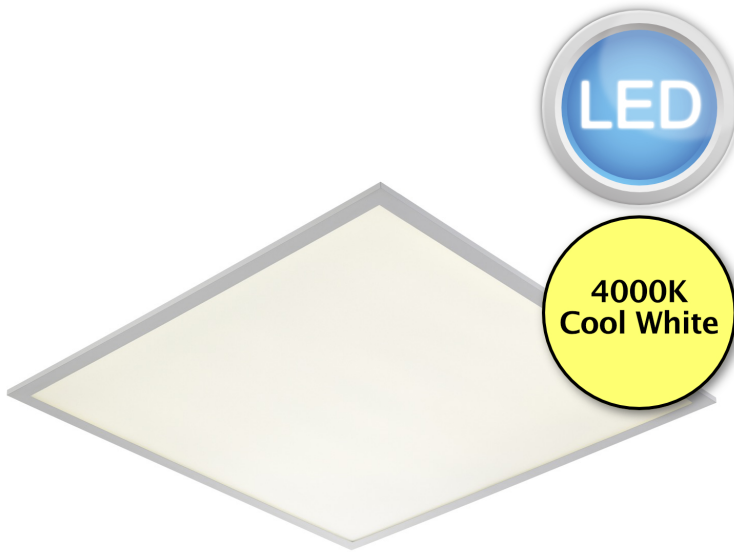

## Saxby Lighting - StratusPRO UGR19 - 106751 - LED White Opal Panel Light

### DESCRIPTION

The Stratus range of backlit LED panels offers superior light distribution and proven reliability. White painted steel body, backlit LED module with high efficiency optical design and opal diffuser suitable for use in 15mm or 24mm standard exposed grid ceilings. The Stratus Pro comes complete with our new innovative fast-fix loop-in loop-out integrated driver saving valuable time on installation.

### APPEARANCE

- Base: White Paint
- Shade: Opal PC

### DIMENSION

- Height: 32mm
- Width: 595mm
- Depth: 595mm
- Weight: 1.65kg