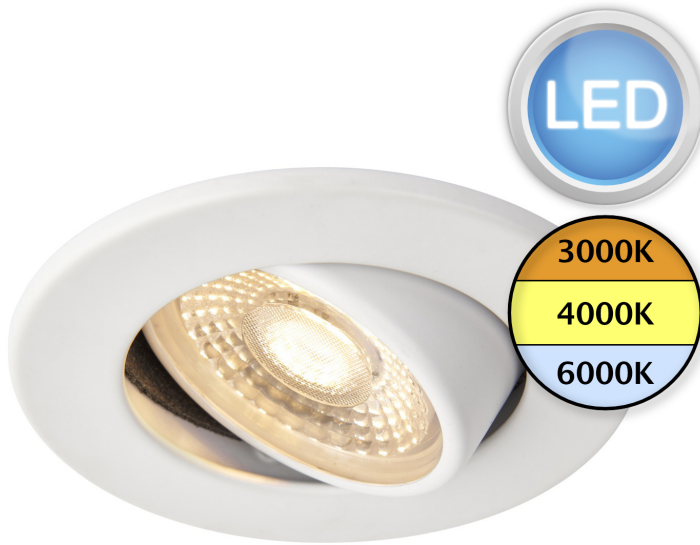

Saxby Lighting - ShieldECO - 108294 - LED White Clear Recessed Fire Rated Ceiling Downlight

REFERENCE

- SKU: FCL-27518
- Supplier SKU: 108294
- Barcode: 5017588082941

DESCRIPTION

Ideal for domestic use, the ShieldECO 500 Tilt range has all the features required of an everyday downlight; fire rated and dimmable. Tool-less and quick to install due to the 4 way push fit screwless terminal block. The 5W LED SMD module produces 500 lumens and incorporates a 60° lens. Slim profile with matt white finish.

CATEGORY

- Brand: Saxby Lighting
- Family: ShieldECO
- Category: Indoor Lighting / Recessed / Fire

APPEARANCE

- Base: Matt White Paint
- Shade: Clear Acrylic Diffuser

DIMENSION

- Height: 60mm
- Diameter: 85mm
- Projection: 3mm
- Cut out size: 70mm
- Weight: .24kg

LIGHT SOURCE

- Lamp included: Yes
- Lamp detail: 5W LED (included)
- Dimmable
- Kelvin: 3000/4000/6000K (Tunable)
- Lumens: 500Lm
- Switch: No

SPECIFICATION

- Ingress protection: IP20
- Class: Class II - Double Insulated, No Earth
- Voltage: 240V
- Fire rating: 30, 60 & 90 minute fire rated