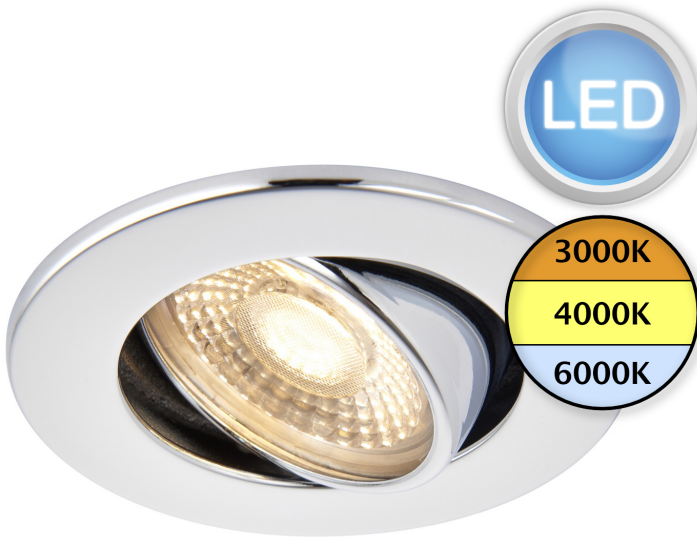

Saxby Lighting - ShieldECO - 108297 - LED Chrome Recessed Fire Rated Ceiling Downlight

REFERENCE

- SKU: FCL-27521
- Supplier SKU: 108297
- Barcode: 5017588082972

DESCRIPTION

Ideal for domestic use, the ShieldECO 500 Tilt range has all the features required of an everyday downlight; fire rated, and dimmable. Tool-less and quick to install due to the 4 way push fit screwless terminal block. The 5W LED SMD module produces 500 lumens and incorporates a 60° lens. Slim profile with chrome finish.

CATEGORY

- Brand: Saxby Lighting
- Family: ShieldECO
- Category: Indoor Lighting / Recessed / Fire

APPEARANCE

- Base: Polished Chrome Plate

DIMENSION

- Height: 60mm
- Diameter: 85mm
- Projection: 3mm
- Cut out size: 70mm
- Weight: .24kg

LIGHT SOURCE

- Lamp included: Yes
- Lamp detail: 5W LED (included)
- Dimmable
- Kelvin: 3000/4000/6000K (Tunable)
- Lumens: 500Lm
- Switch: No

SPECIFICATION

- Ingress protection: IP20
- Class: Class II - Double Insulated, No Earth
- Voltage: 240V
- Fire rating: 30, 60 & 90 minute fire rated