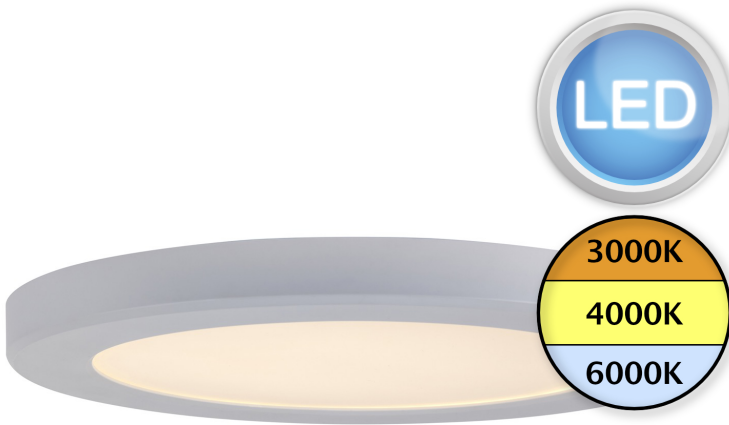

Saxby Lighting - StratusDISC adjustable CCT - 108743 - LED White IP44 Bathroom Ceiling Flush Light

REFERENCE

- SKU: FCL-27535
- Supplier SKU: 108743
- Barcode: 5017588087434

DESCRIPTION

The StratusDISC adjustable is an ideal choice for all office and corridor lighting. The ultra slim profile can be placed into the slimmest of voids and the adjustable back means it can fit in any size hole in the ceiling and it can be easily surface mounted as well. The back lit technology and high power SMD LEDs offer an even, superior light output, with no dark spots and reduced glare.

CATEGORY

- Brand: Saxby Lighting
- Family: StratusDISC adjustable CCT
- Category: Bathroom Lighting / Ceiling / Flush

APPEARANCE

- Base: Textured Matt White PC

DIMENSION

- Diameter: 220mm
- Projection: 18mm
- Cut out size: 50 x 180 Ovalmm
- Weight: .37kg

LIGHT SOURCE

- Lamp included: Yes
- Lamp detail: 18W LED (included)
- Non-dimmable
- Kelvin: 3000/4000/6000K (Tunable)
- Lumens: 1800Lm
- Switch: No

SPECIFICATION

- Ingress protection: IP44
- Class: Class II - Double Insulated, No Earth
- Voltage: 240V