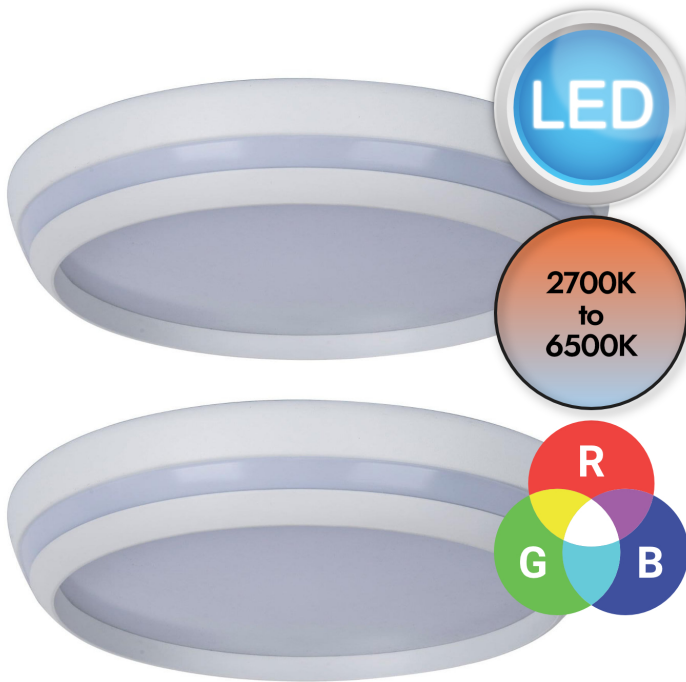

## Set of 2 Cepa - 24W LED White Opal Flush Ceiling Lights

**REFERENCE**

- SKU: FCL-27557
- Supplier SKU:
- Barcode:

**CATEGORY**

- Brand: First Choice Lighting
- Family: Cepa
- Category: Indoor Lighting / Ceiling / Flush

**APPEARANCE**

- Base: White Paint
- Shade: Opal Plastic

**DIMENSION**

- Height: 71mm
- Width: 350mm
- Depth: 350mm
- Weight: 2.24kg

**LIGHT SOURCE**

- Lamp included: Yes
- Lamp detail: 2 x 24W LED (included)
- Dimmable
- Kelvin: 2700 - 6500K/RGB (Tunable)
- Lumens: 1000Lm
- Colour render index: 80CRI
- Energy class: F
- Switch: No

**SPECIFICATION**

- Ingress protection: IP20
- Class: Class I - Single Insulated, Earthed
- Voltage: 230V

**CONTACT**