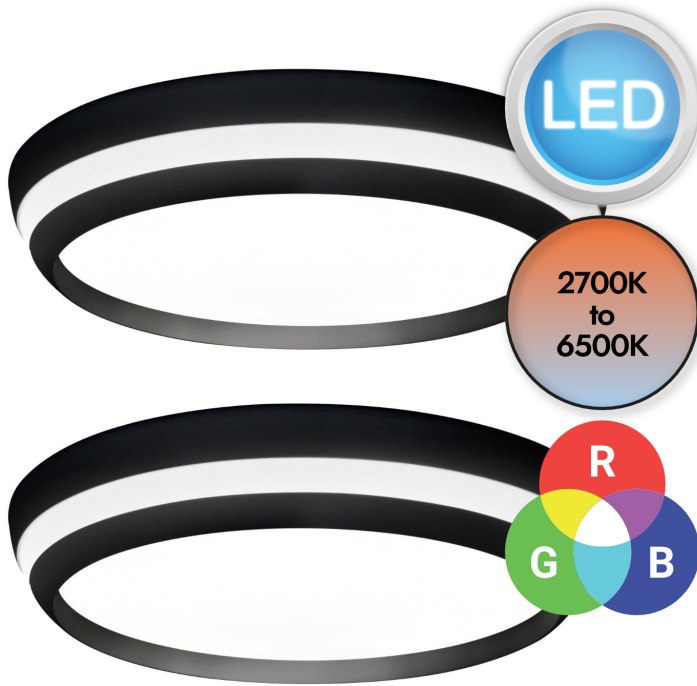

Set of 2 Cepa - 40W LED Black Opal Flush Ceiling Lights

**REFERENCE**

- SKU: FCL-27558
- Supplier SKU:
- Barcode:

CATEGORY

- Brand: First Choice Lighting
- Family: Cepa
- Category: Indoor Lighting / Ceiling / Flush

APPEARANCE

- Base: Black Paint
- Shade: Opal Plastic

DIMENSION

- Height: 82mm
- Width: 450mm
- Depth: 45mm
- Weight: 3.4kg

LIGHT SOURCE

- Lamp included: Yes
- Lamp detail: 2 x 40W LED (included)
- Dimmable
- Kelvin: 2700 - 6500K/RGB (Tunable)
- Lumens: 2000Lm
- Colour render index: 80CRI
- Energy class: E
- Switch: No

SPECIFICATION

- Ingress protection: IP20
- Class: Class I - Single Insulated, Earthed
- Voltage: 230V

CONTACT