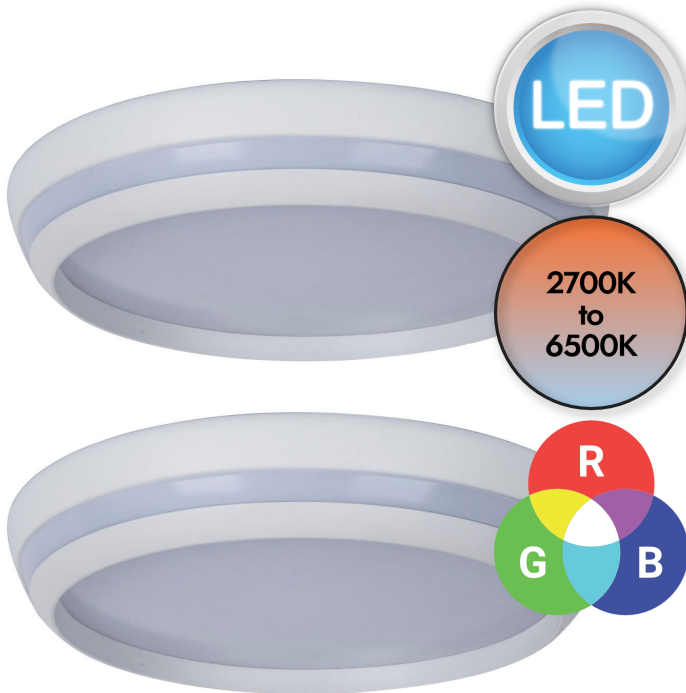

## Set of 2 Cepa - 40W LED White Opal Flush Ceiling Lights

**REFERENCE**

- SKU: FCL-27559
- Supplier SKU:
- Barcode:

**CATEGORY**

- Brand: First Choice Lighting
- Family: Cepa
- Category: Indoor Lighting / Ceiling / Flush

**APPEARANCE**

- Base: White Paint
- Shade: Opal Plastic

**DIMENSION**

- Height: 82mm
- Width: 450mm
- Depth: 45mm
- Weight: 3.4kg

**LIGHT SOURCE**

- Lamp included: Yes
- Lamp detail: 2 x 40W LED (included)
- Dimmable
- Kelvin: 2700 - 6500K/RGB (Tunable)
- Lumens: 2000Lm
- Colour render index: 80CRI
- Energy class: E
- Switch: No

**SPECIFICATION**

- Ingress protection: IP20
- Class: Class I - Single Insulated, Earthed
- Voltage: 230V

**CONTACT**