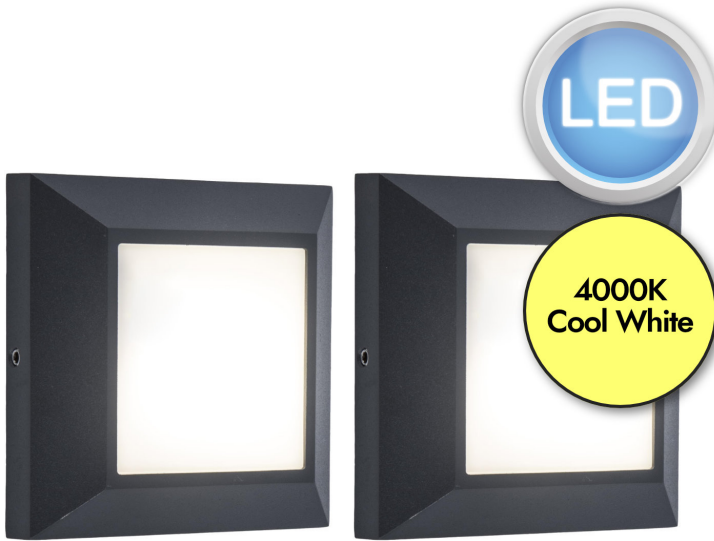

---

**Set of 2 Helena - 4.5W LED Dark Grey Opal IP54 Outdoor Recessed Marker Lights**

---

**REFERENCE**

- SKU: FCL-27574
- Supplier SKU:
- Barcode:

**CATEGORY**

- Brand: First Choice Lighting
- Family: Helena
- Category: Outdoor Lighting / Brick & Guide / Marker

**APPEARANCE**

- Base: Dark Grey Paint
- Shade: Opal PC

**DIMENSION**

- Height: 101mm
- Width: 31.5mm
- Depth: 101mm
- Weight: .51kg

**LIGHT SOURCE**

- Lamp included: Yes
- Lamp detail: 2 x 4.5W LED (included)
- Non-dimmable
- Kelvin: 4000K (Cool White)
- Lumens: 200Lm
- Colour render index: 80CRI
- Energy class: E
- Switch: No

**SPECIFICATION**

- Ingress protection: IP54
- Class: Class I - Single Insulated, Earthed
- Voltage: 230V

**CONTACT**