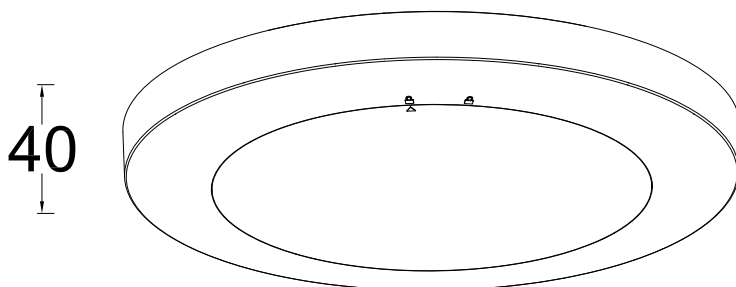

Set of 2 Kayah - LED Black Opal IP54 Outdoor Ceiling Flush Lights

REFERENCE

- SKU: FCL-27583
- Supplier SKU:
- Barcode:

CATEGORY

- Brand: First Choice Lighting
- Family: Kayah
- Category: Outdoor Lighting / Ceiling / Flush

APPEARANCE

- Base: Matt Black Paint
- Shade: Opal PC

DIMENSION

- Height: 40mm
- Diameter: 305mm
- Weight: 0kg

LIGHT SOURCE

- Lamp included: Yes
- Lamp detail: 2 x 16.5W LED (included)
- Non-dimmable
- Kelvin: 3000K (Warm White)
- Lumens: 1250Lm
- Colour render index: 80CRI
- Energy class: E
- Switch: No

SPECIFICATION

- Ingress protection: IP54
- Class: Class I - Single Insulated, Earthed
- Voltage: 240V

CONTACT