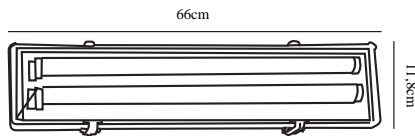

# WORKS IP65 2X10W LED | BATTEN LIGHT FITTING nordlux®

## | GREY

27586101

Voltage (V): 230 Volt  
IP degree: IP65  
Maximum bulb wattage (W): 2X10W  
Class (Class 1, Class 2, Class 3):  
Class 1 (Earth contact)  
Bulb base: G13  
Parallel connection: True

Height (cm): 9  
Width (cm): 11.8  
Length (cm): 66  
EAN: 5701581339989  
TUN: 1853172  
Item Number: 27586101

Pcs Per Master Carton: 6  
Sales Box Height (cm): 11  
Sales Box Width (cm): 9  
Sales Box Depth (cm): 67  
Sales Box Volume m<sup>3</sup>: 0.0066  
Product net weight (kg): 1.86

Brightness of light (Lumen): 850  
Color Temperature (K): 4000  
Ra-value : 80  
Lifetime (h): 25000  
Beam Angle (°) : 120  
Candela (cd) (for directional lamp only): 0  
Energy Class: F  
Actual Watt (W): 10