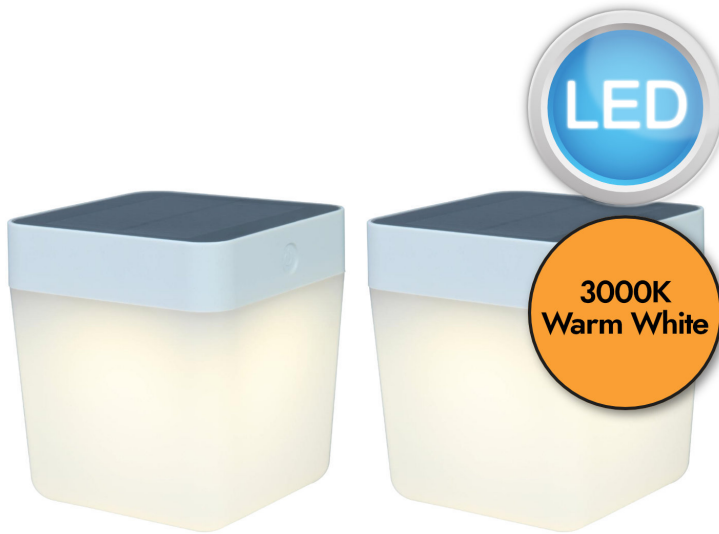

Set of 2 Table Cube - LED White Opal IP44 Solar Outdoor Portable Lamps

**REFERENCE**

- SKU: FCL-27586
- Supplier SKU:
- Barcode:

CATEGORY

- Brand: First Choice Lighting
- Family: Table Cube
- Category: Outdoor Lighting / Portable / Table

APPEARANCE

- Base: White Plastic
- Shade: Opal PC

DIMENSION

- Height: 133mm
- Width: 120mm
- Depth: 120mm
- Weight: .72kg

LIGHT SOURCE

- Lamp included: Yes
- Lamp detail: 2 x 1W LED (included)
- Dimmable
- Kelvin: 3000K (Warm White)
- Lumens: 100Lm
- Colour render index: 80CRI
- Switch: No