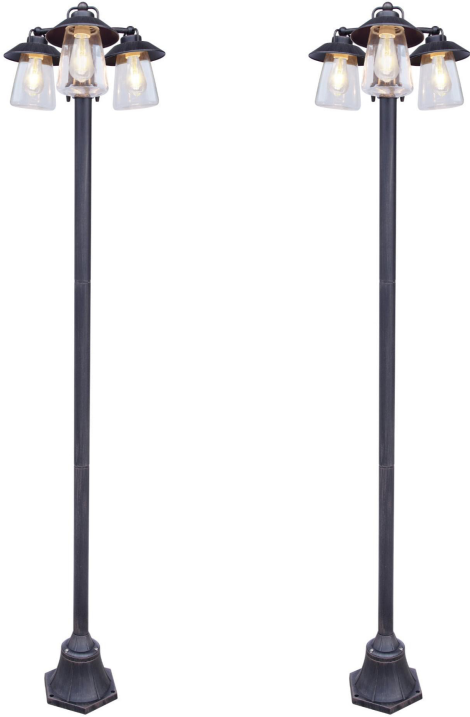

---

**Set of 2 Cate - Rustic Black Clear Glass 2 Light IP44 Outdoor Lamp Posts**

---

**REFERENCE**

- SKU: FCL-27593
- Supplier SKU:
- Barcode:

**CATEGORY**

- Brand: First Choice Lighting
- Family: Cate
- Category: Outdoor Lighting / Post & Pedestal / Lamp

**APPEARANCE**

- Base: Rustic Black Paint
- Shade: Clear Glass

**DIMENSION**

- Height: 190mm
- Width: 430mm
- Depth: 430mm
- Weight: 10.2kg

**LIGHT SOURCE**

- Lamp included: No
- Lamp detail: 4 x 60W Max E27 ES (required)
- Non-dimmable
- Energy class: Not applicable
- Switch: No