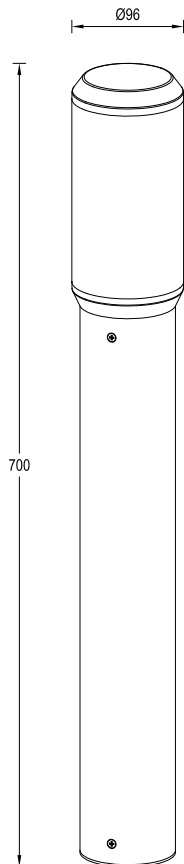

Set of 2 Heros - Dark Grey Opal IP44 Outdoor Post Lights**REFERENCE**

- SKU: FCL-27631
- Supplier SKU:
- Barcode:

CATEGORY

- Brand: First Choice Lighting
- Family: Heros
- Category: Outdoor Lighting / Post & Pedestal / Post

APPEARANCE

- Base: Dark Grey Paint
- Shade: Opal PC

DIMENSION

- Height: 700mm
- Diameter: 96mm
- Weight: 0kg

LIGHT SOURCE

- Lamp included: No
- Lamp detail: 2 x 15W Max LED E27 ES (required)
- Non-dimmable
- Energy class: Not applicable
- Switch: No